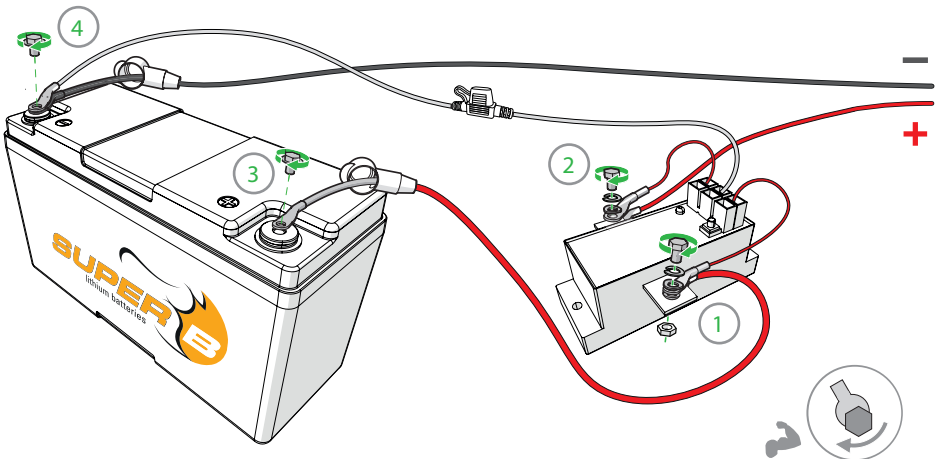

QUICK START GUIDE

SB-BDB-250

1

Demmersweg 3
7556 BN Hengelo (Ov)
The Netherlands
T+31(0)88 00 76 000

Contact us:
info@super-b.com

Visit our website
www.super-b.com