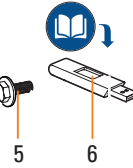

QUICK START GUIDE

SUPER B STARTER BATTERIES

www.super-b.com

Demmersweg 3
7556 BN Hengelo(Ov)
The Netherlands
T+31(0)88 00 76 000

Contact us:
info@super-b.com

Visit our website
www.super-b.com