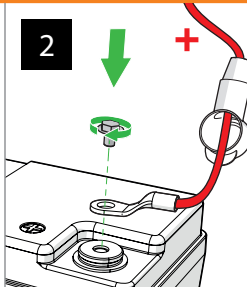

QUICK START GUIDE

SUPER B STARTER BATTERIES

www.super-b.com

Demmersweg 3
7556 BN Hengelo(Ov)
The Netherlands
T+31(0)88 00 76 000

Contact us:
info@super-b.com

Visit our website
www.super-b.com