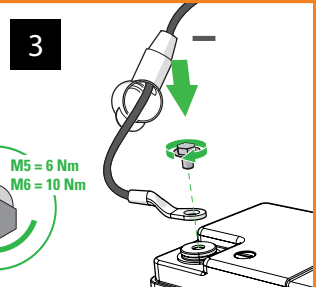

QUICK START GUIDE

SUPER B STARTER BATTERIES

www.super-b.com

Demmersweg 3
7556 BN Hengelo(Ov)
The Netherlands
T+31(0)88 00 76 000

Contact us:
info@super-b.com

Visit our website
www.super-b.com