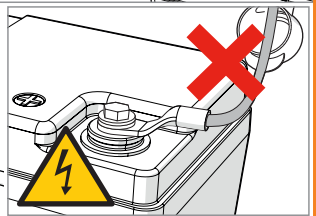

QUICK START GUIDE

SUPER B STARTER BATTERIES

www.super-b.com

Demmersweg 3
7556 BN Hengelo(Ov)
The Netherlands
T+31(0)88 00 76 000

Contact us:
info@super-b.com

Visit our website
www.super-b.com