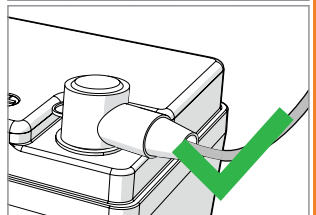

QUICK START GUIDE

SUPER B STARTER BATTERIES

www.super-b.com

Demmersweg 3
7556 BN Hengelo(Ov)
The Netherlands
T+31(0)88 00 76 000

Contact us:
info@super-b.com

Visit our website
www.super-b.com