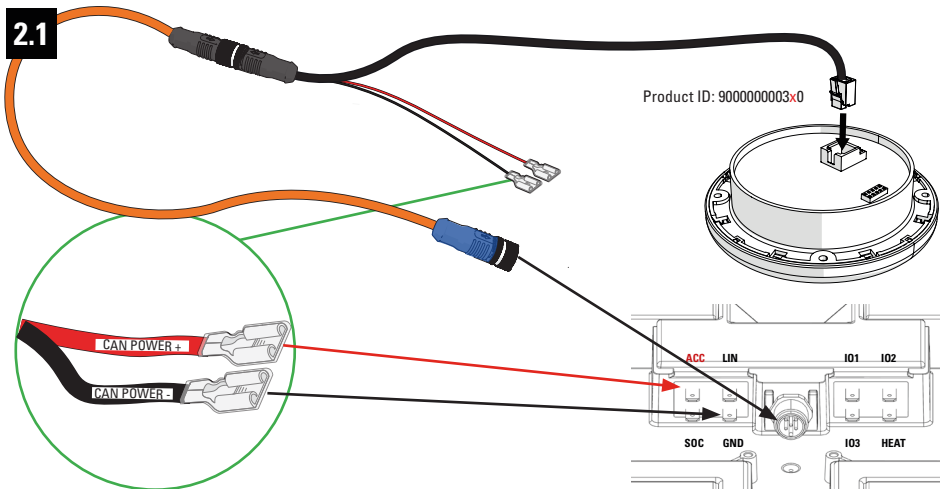

B

CONNECTION TO EPSILON 12V100Ah/12V150Ah

1

3

2.1

2.2

CONNECTION TO TWO EPSILON 12V100Ah/12V150Ah

Product ID: 900000003x0 + 90000000290