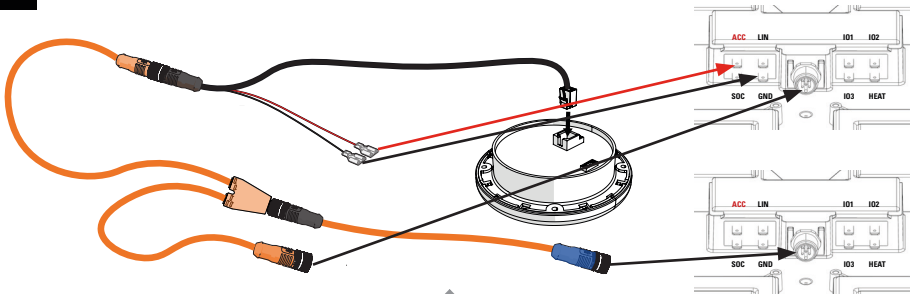

CONNECTION TO TWO EPSILON 12V100Ah/12V150Ah

Product ID: 900000003x0 + 90000000290