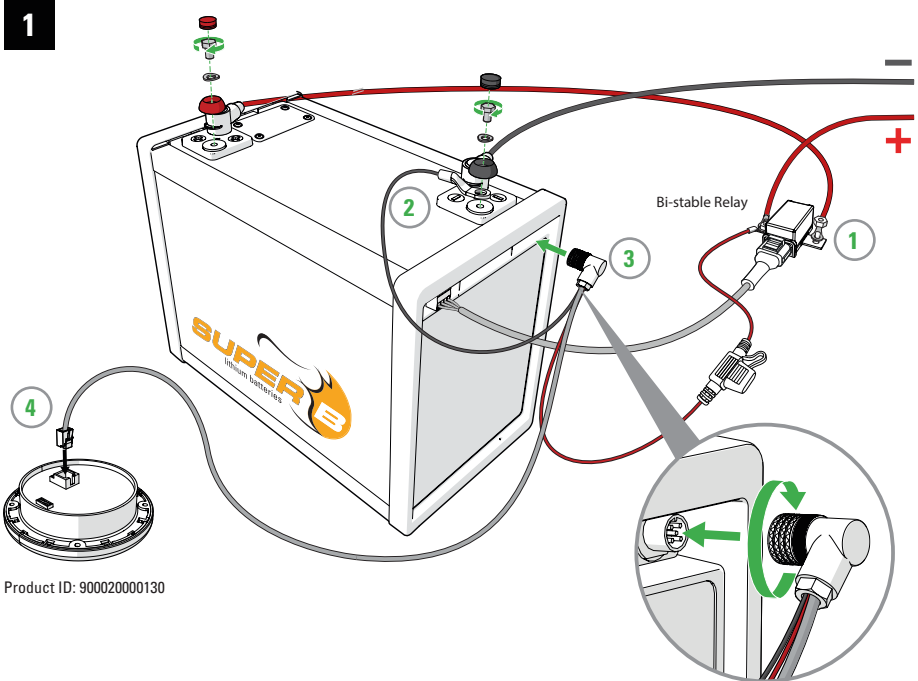

CONNECTION TO NOMIA SERIES