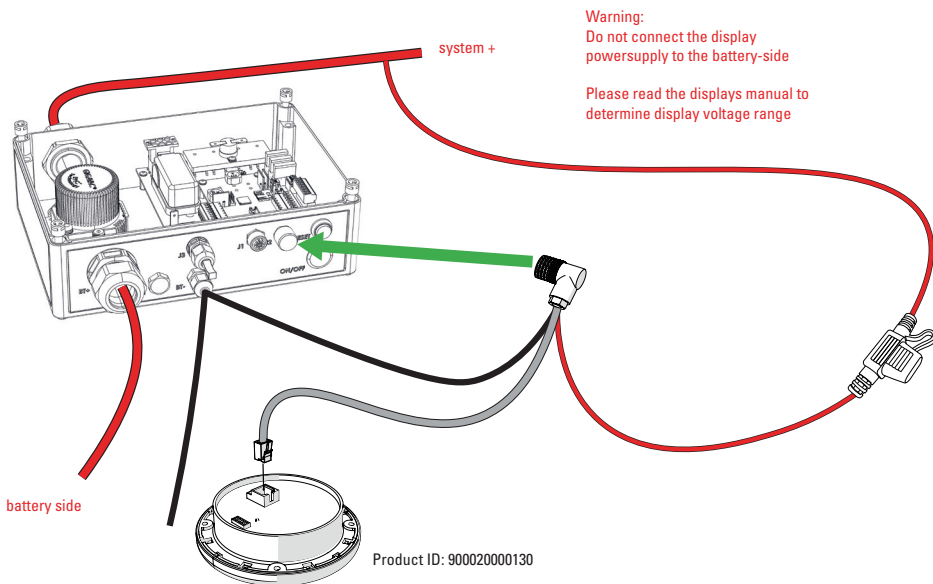

D

CONNECTION TO THE BATTERY INTERFACE BOX (BIB)

Version 2.0

Europalaan 202
7559 SC Hengelo(Ov)
The Netherlands
T+31(0)88 00 76 000

Contact us:
info@super-b.com

Visit our website
www.super-b.com