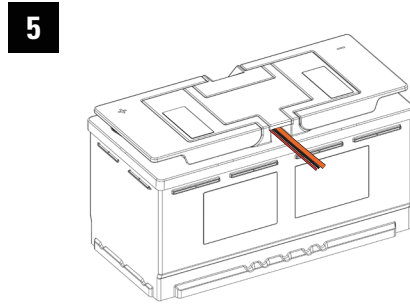

C

CONNECTION TO NOMIA SERIES