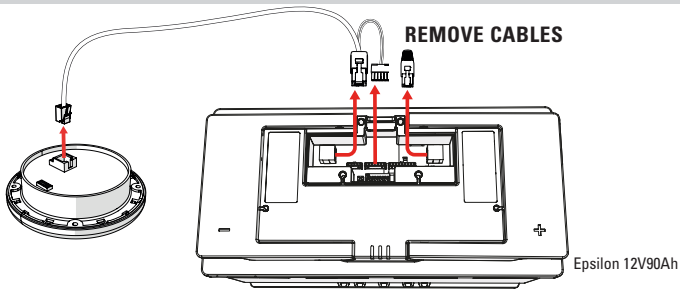

QUICK START GUIDE

TOUCH DISPLAY

Product ID: 900020000140

A

EXCHANGE EPSILON 12V90Ah FOR EPSILON 12V100Ah/12V150Ah WITH RJ45 TO M12 CABLE

1